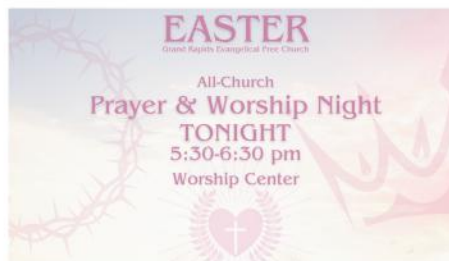

## COMING SOON!

We invite all families to join us TONIGHT at 5:30 pm for a night of worship and prayer in preparation for the Easter season. Students will stay after to finish out the remainder of their youth group time.