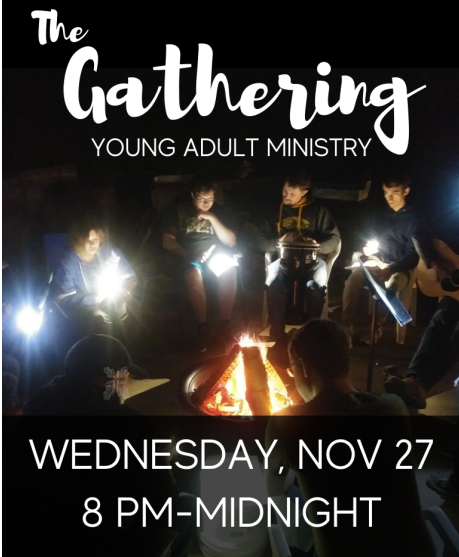

THURSDAY

Bible Study Fellowship: on Tuesday this week!
Worship Practice: 7-9 pm, Worship Center.

WEEKLY PRAYER FOCUS

FAMILY OF THE WEEK

Mark & Cheryl Jo Scharnott

MISSIONS FOCUS

Reach Global
EFCA International Missions

Thanksgiving Eve CELEBRATION SERVICE

Wednesday, Nov. 27
@ 6:30 pm

PIE & DESSERT SOCIAL
FOLLOWING THE SERVICE

WEDNESDAY, NOV 27
8 PM-MIDNIGHT

Young adults, gather at Steve & Faith Wick's home after the Thanksgiving Eve service to eat all the leftover pie! Students back from college are encouraged to come and connect.