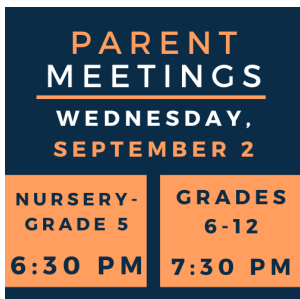

# Welcome to GREFC!

Sunday, August 30, 2020

Here are GREFC's upcoming events. All studies/small groups will offer an in-person and online option.

Parents, please join us on Wednesday night to learn more about the upcoming programs for the fall. Parents of children in nursery through grade 5 at 6:30 pm, Parents of students grade 6-12 at 7:30 pm.